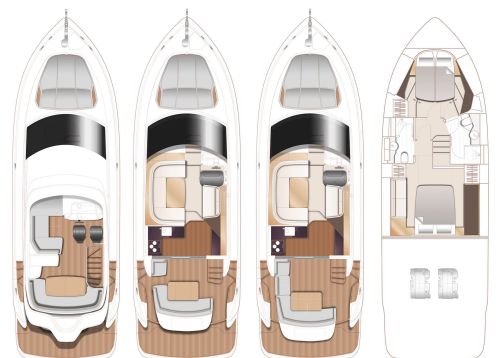

2021

PRINCESS F45

IN STOCK • F45021

LOCATION OSLO, NORWAY

2X VOLVO PENTA IPS 650 (2X 480HP) - H
MAX SPEED, CA 30KN
LENGTH 14.35 M X BEAM 4.25 M
2 CABINS • 2 HEADS

SOLD

Princess Yachts West Sweden
+46 (0) 304 390 90
princessyachts.se

DIMENSIONS

Length	14.35 m
Beam	4.25 m
Draft, ca	1.09 m
Weight, ca	16800 kg
Fuel	2x 1300 L
Water	487 L
Septic	1x150 L

OTHER DETAILS

Manufacturer	Princess Yachts Limited
Designer	Olesinski
Boat Category	Power
Hull Shape	Planing
Material	Fibreglass
El. Circuit	24 V
Cabins	2
Heads	2